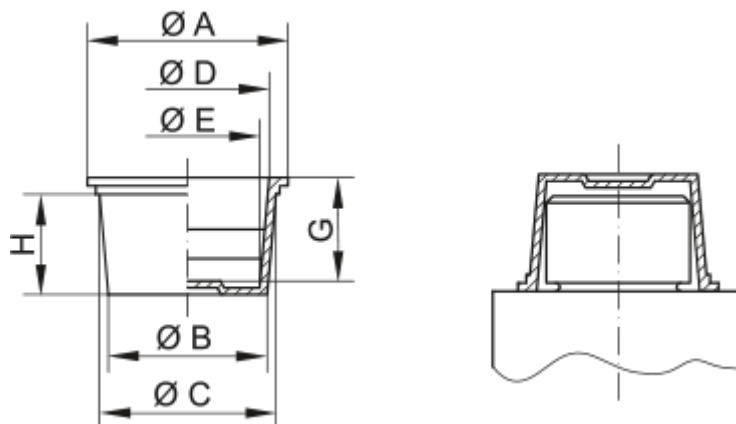

Article number: 59GPN610U23

Description: KLEE Universal plugs GPN 610 U - ( $\varnothing$  24,5-27,8/  $\varnothing$  26,2-22,9)

## Measures

---

A = 32

B = 24.5

C = 27.8

D = 26.2

E = 22.9

G = 19